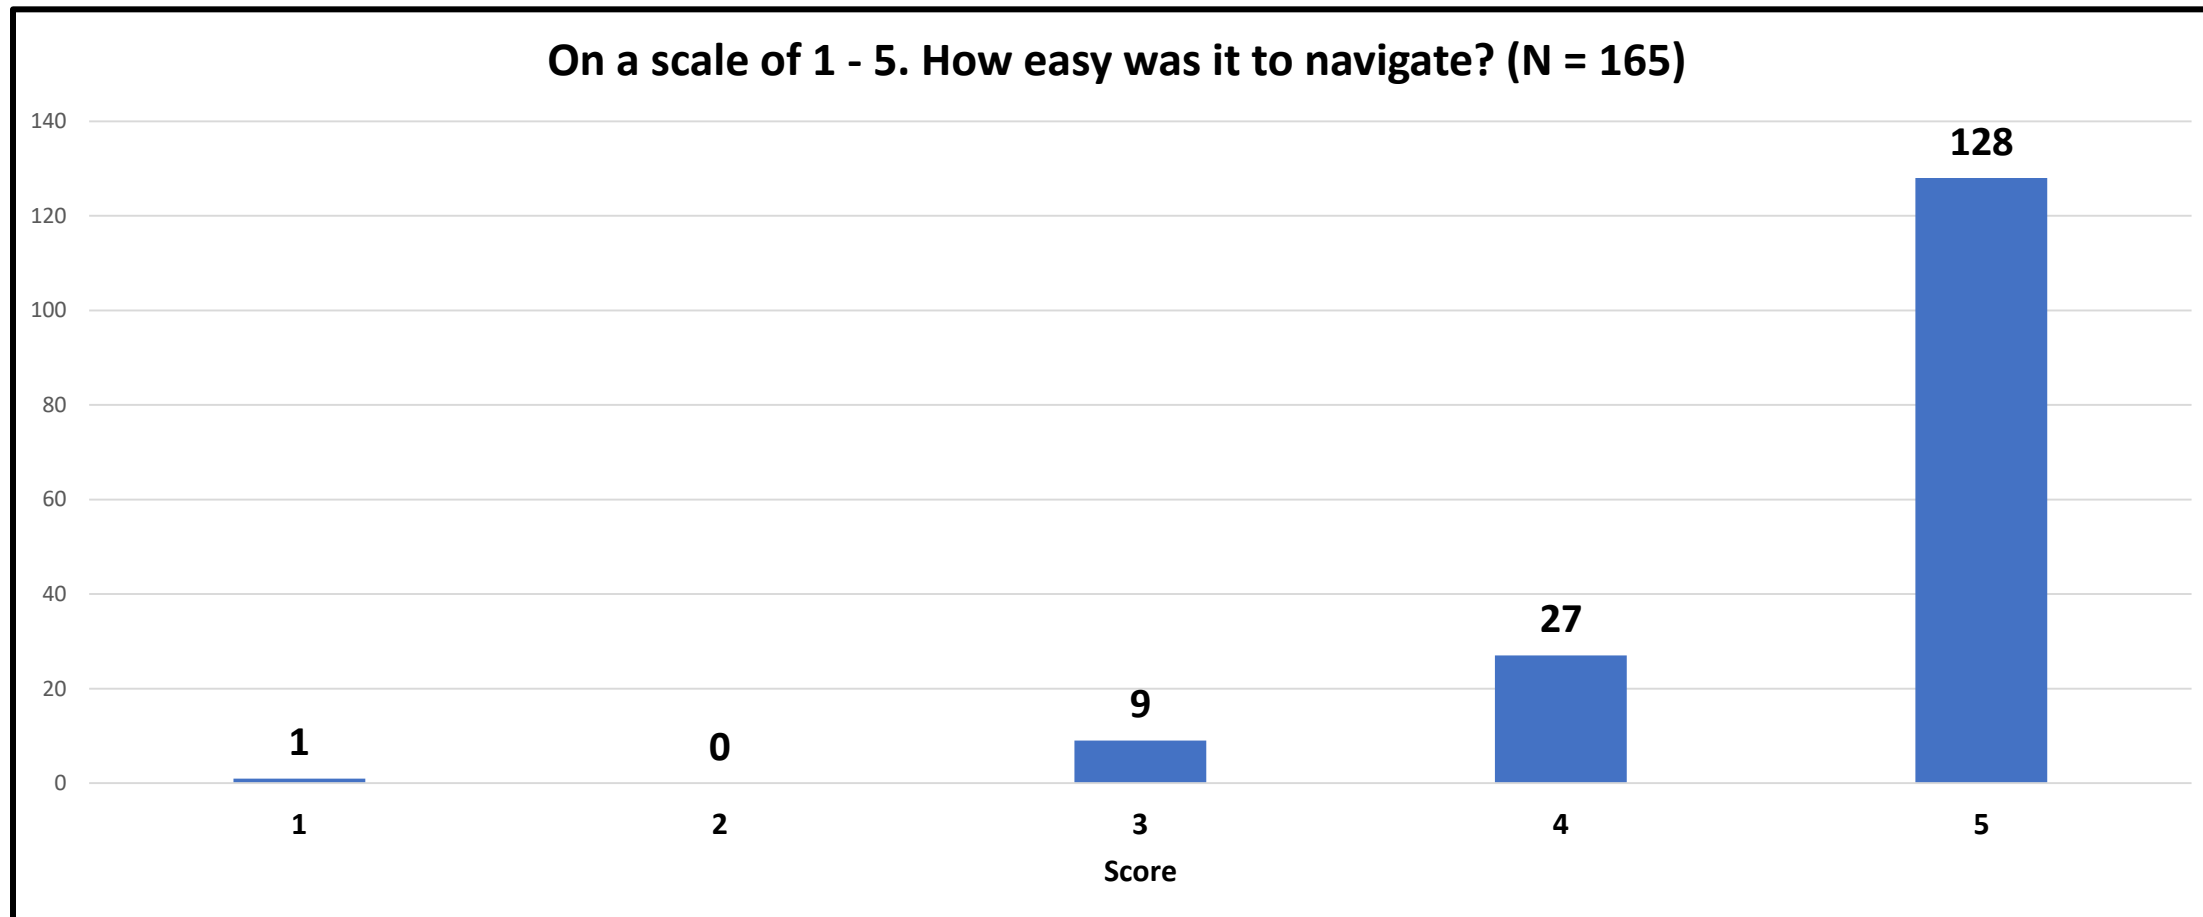

From feedback form 2