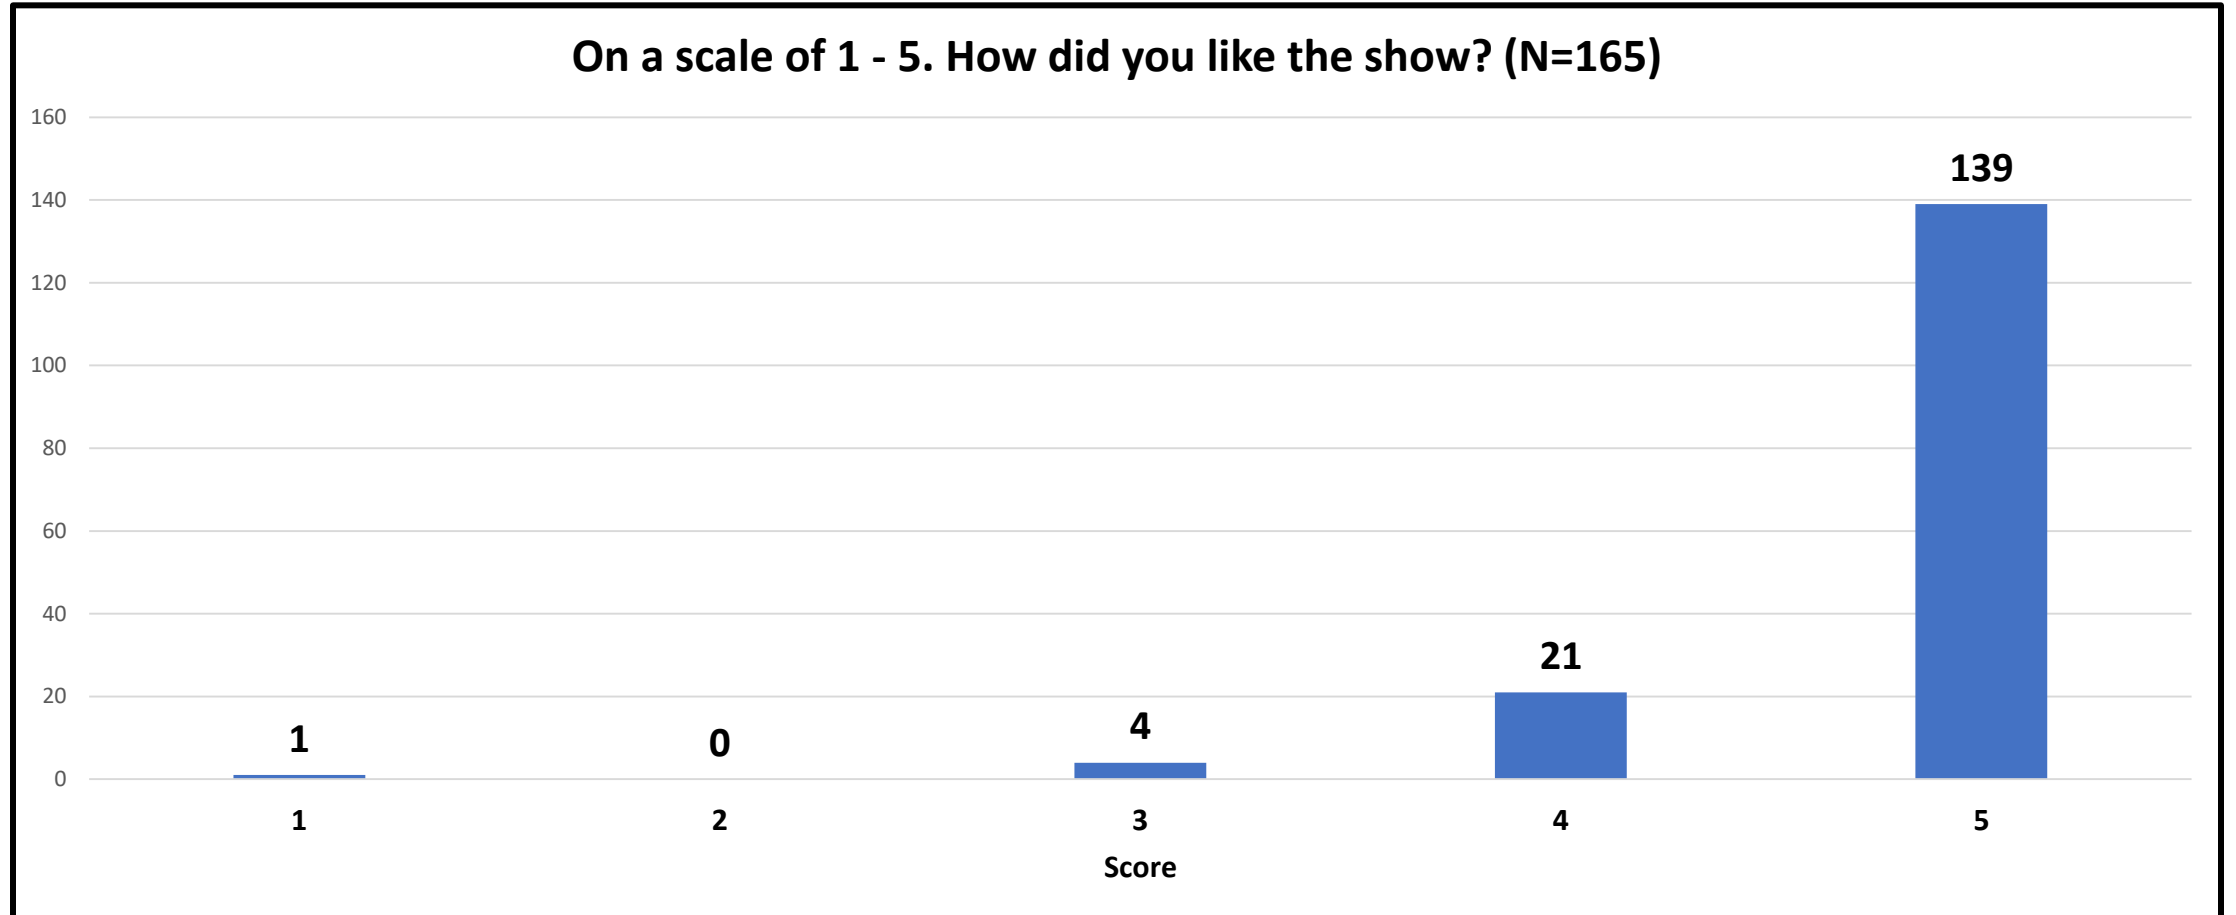

From Feedback form 1