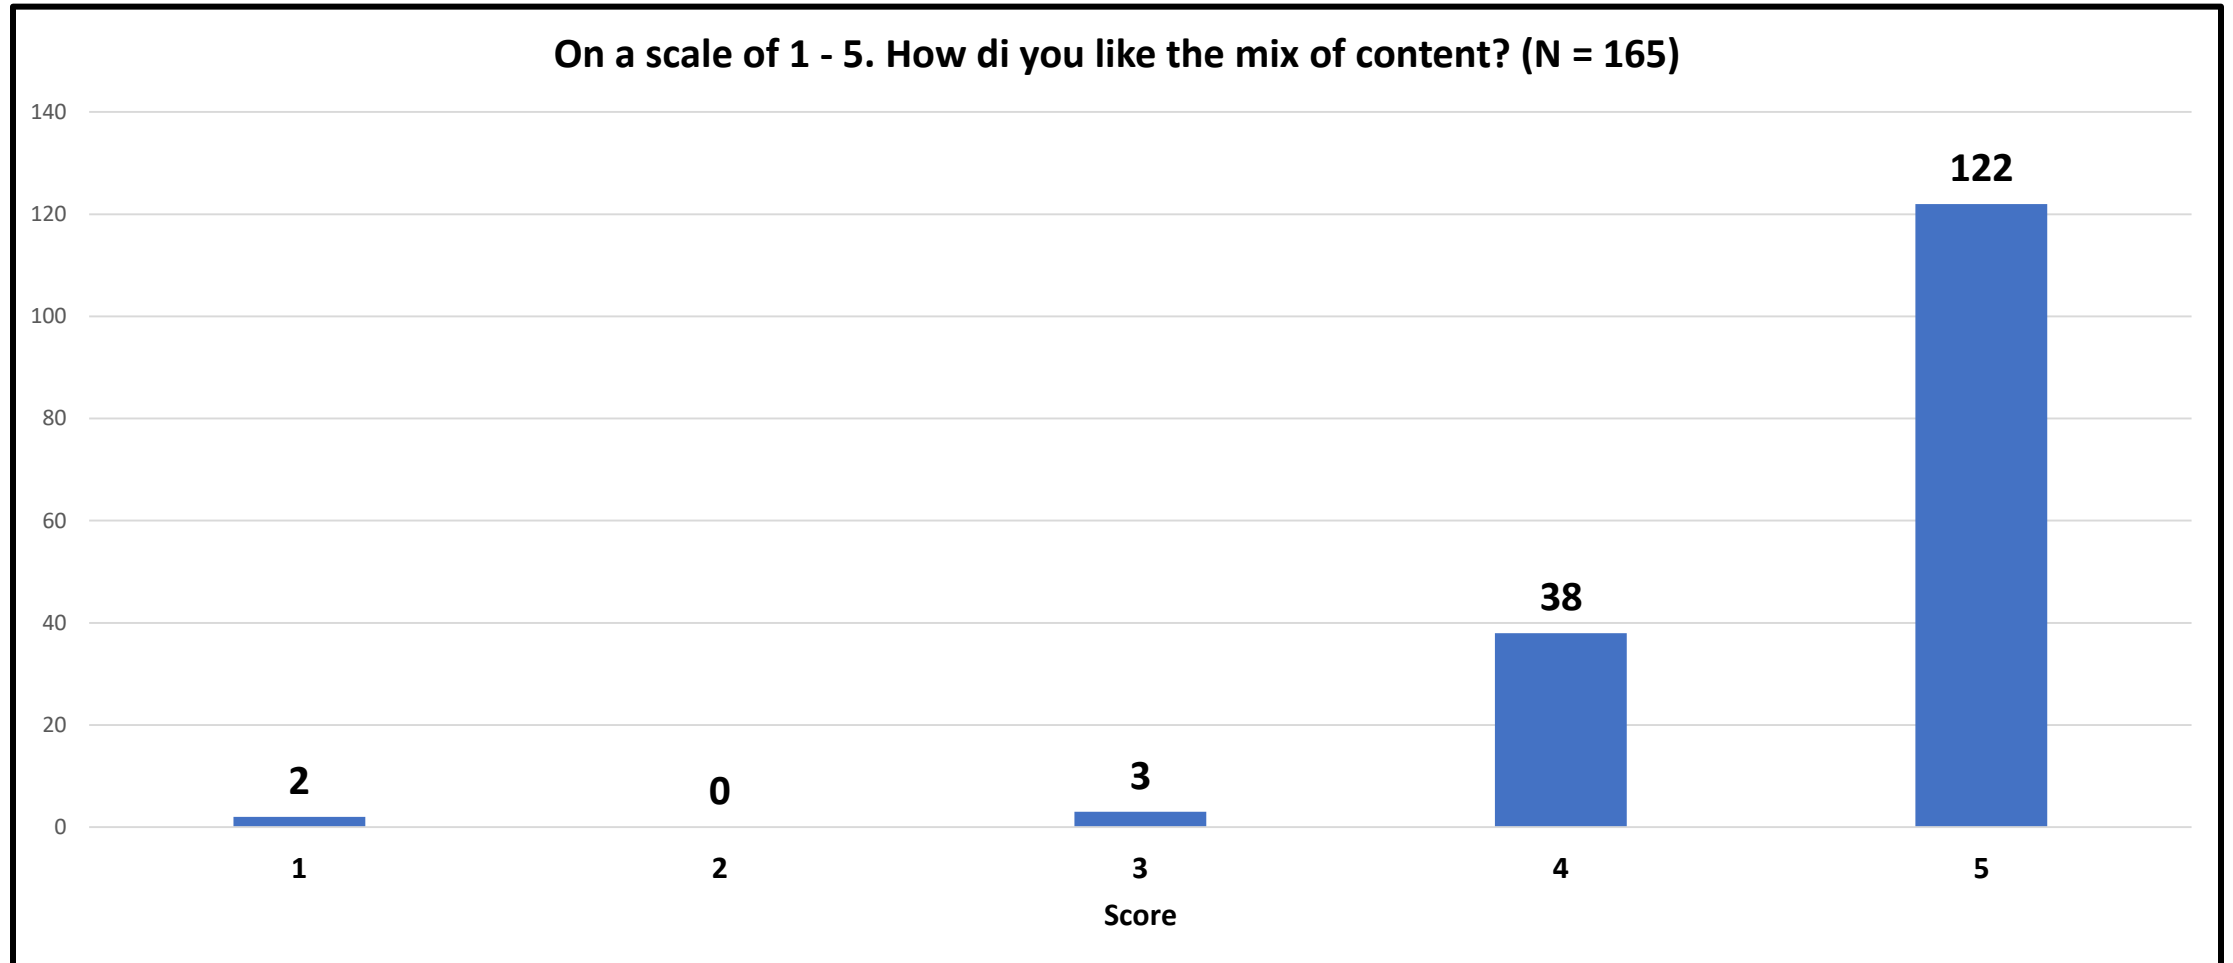

From feedback form 3