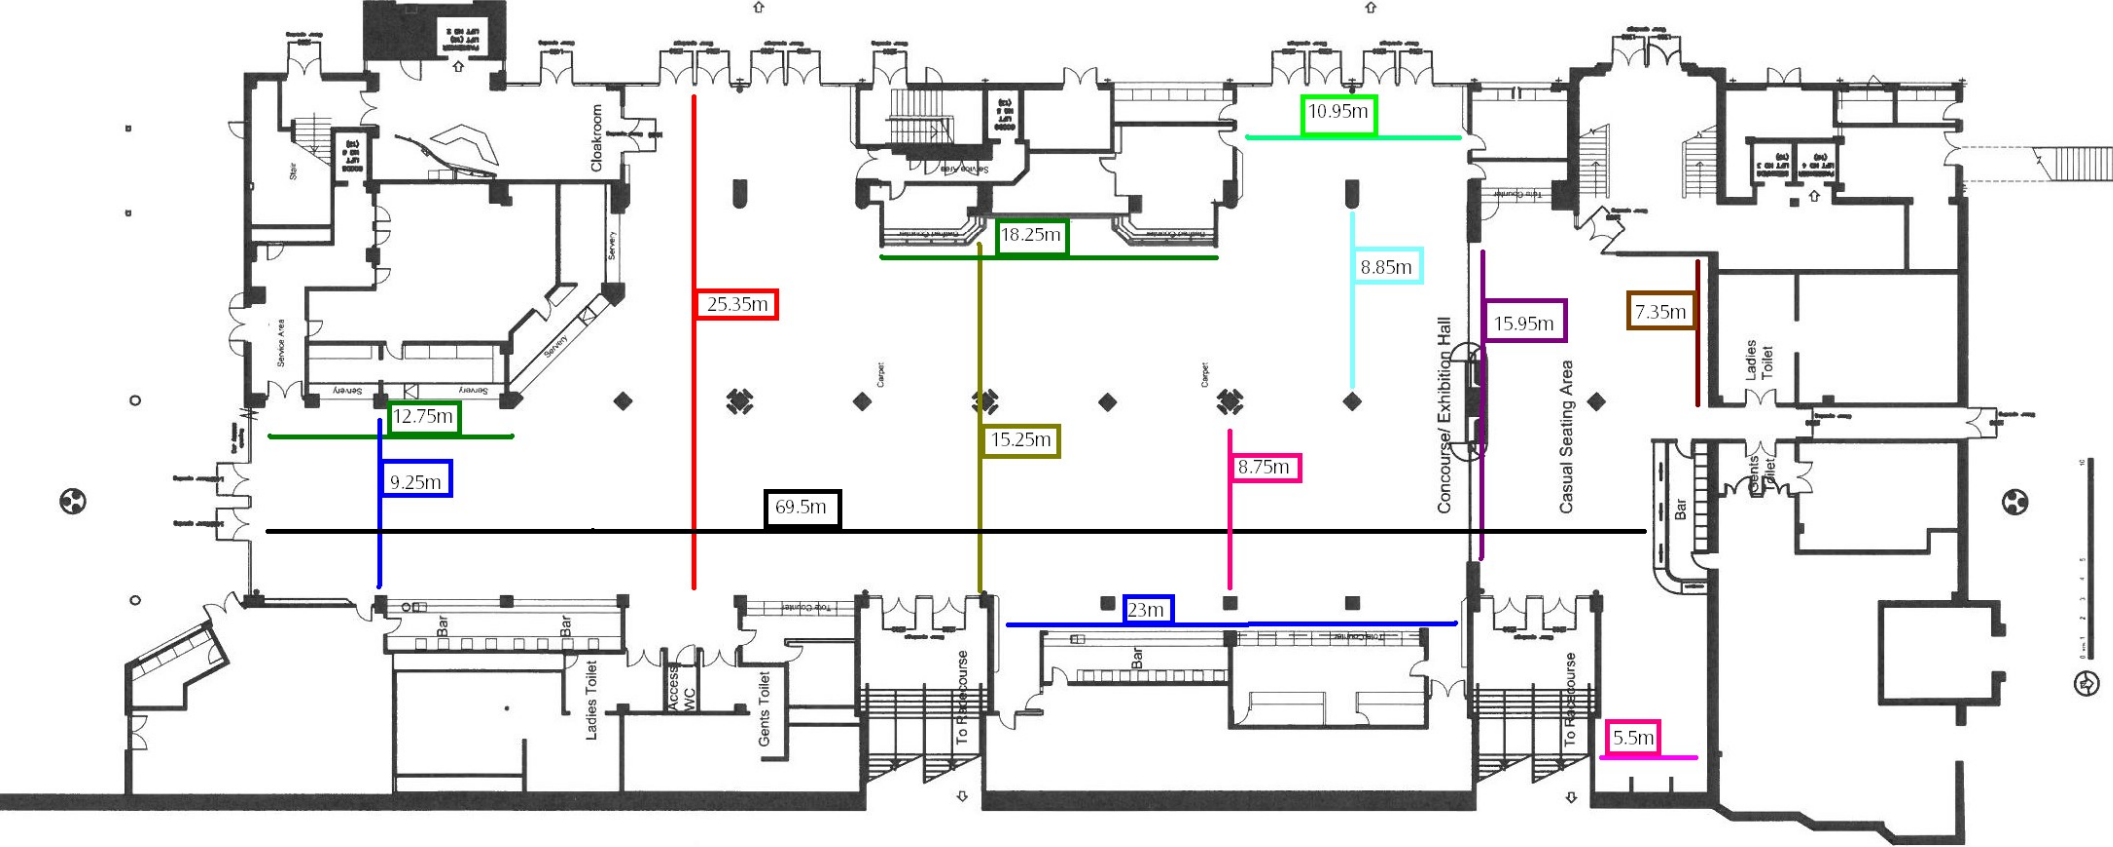

# Southern Shows Venue

Kempton Park Racecourse

Schematic of the ground floor exhibition space.

# Upper Floor Schematic

Car park with railway station on site

Entrance

Ticket desks

A view of the grandstand from the ticket entrance

Ground floor exhibition area

More of the Upper floor

Exhibitors and stewards  
rest room upstairs

Ramp and wide stairs to upper floor

Parking behind the grandstand for exhibitors and easy access back in to the hall down the stairs

## In addition

- There is an exhibitors and stewards refreshment room upstairs
- There is space for left luggage within the exhibition area
- The main café in the ground floor exhibition area will be open and there is a seating area so that early birds can sit and wait until the show opens
- The car park has 800 + spaces free of charge and there is a railway station on site
- The Travel Lodge is within walking distance
- The Premier Inn is also close by but the car park is not suitable for any vehicles bigger than a Mini!