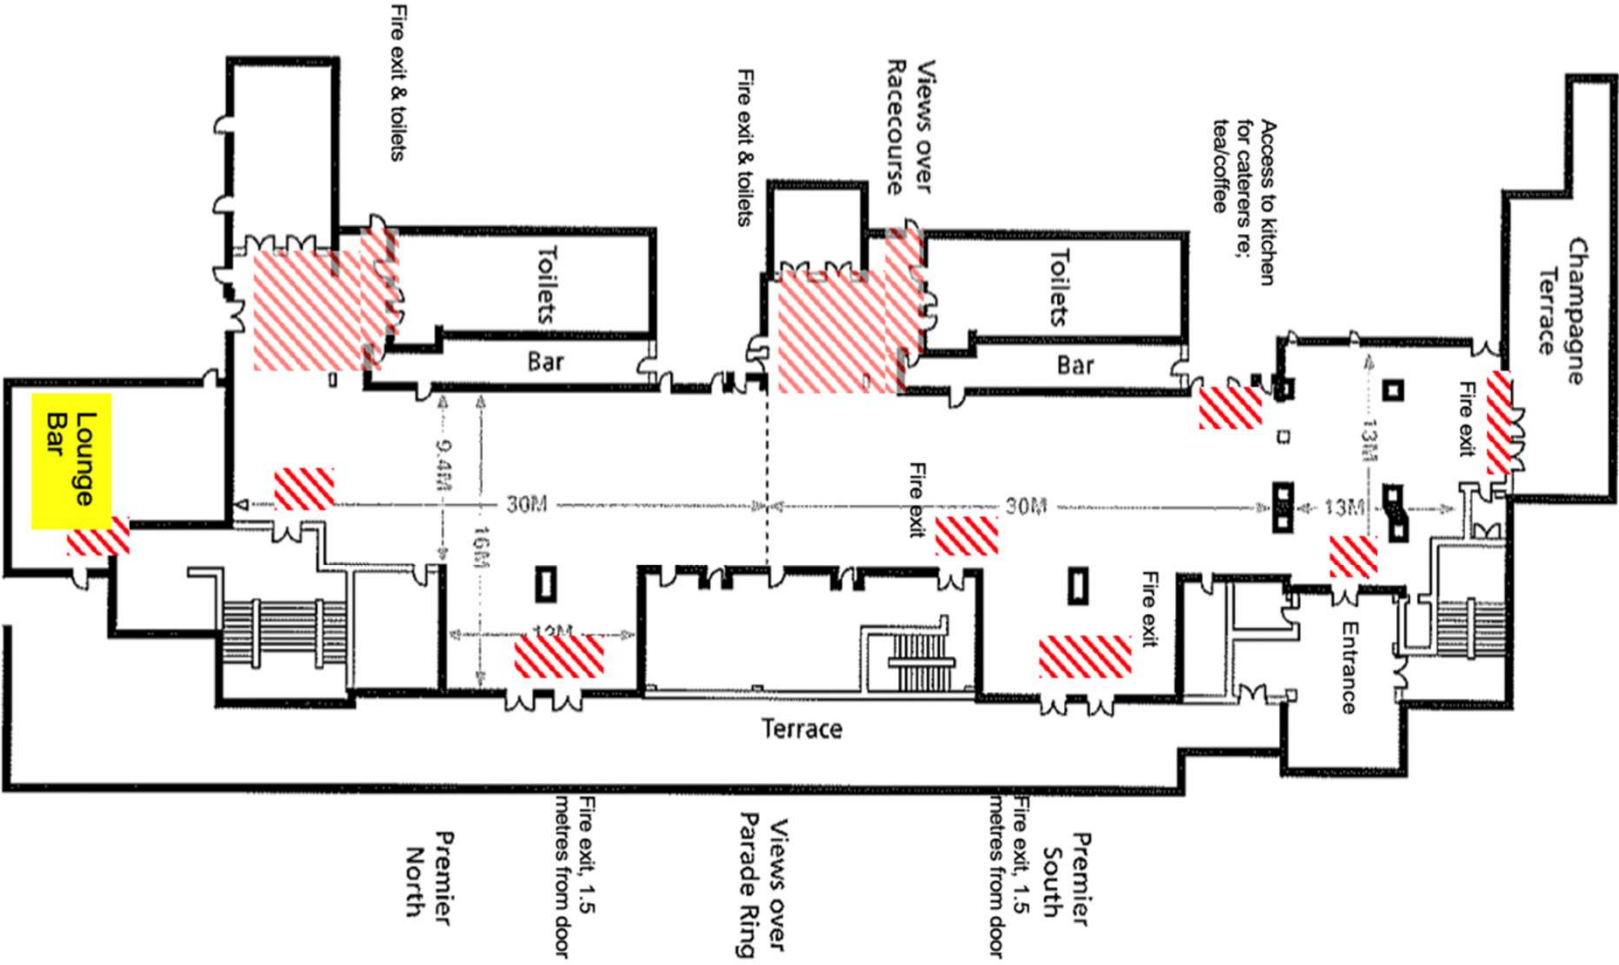

# Southern Shows Venue

Kempton Park Racecourse

Schematic of the ground floor exhibition space.

# Upper Floor Schematic

Car park with railway station on site

Entrance

Ticket desks

A view of the grandstand from the ticket entrance

Ground floor exhibition area

More of the Upper floor

Exhibitors and stewards  
rest room upstairs

Ramp and wide stairs to upper floor

Parking behind the grandstand for exhibitors and easy access back in to the hall down the stairs

## In addition

- There is an exhibitors and stewards refreshment room upstairs
- There is space for left luggage within the exhibition area
- The main café in the ground floor exhibition area will be open and there is a seating area so that early birds can sit and wait until the show opens
- The car park has 800 + spaces free of charge and there is a railway station on site
- The Travel Lodge is within walking distance
- The Premier Inn is also close by but the car park is not suitable for any vehicles bigger than a Mini!