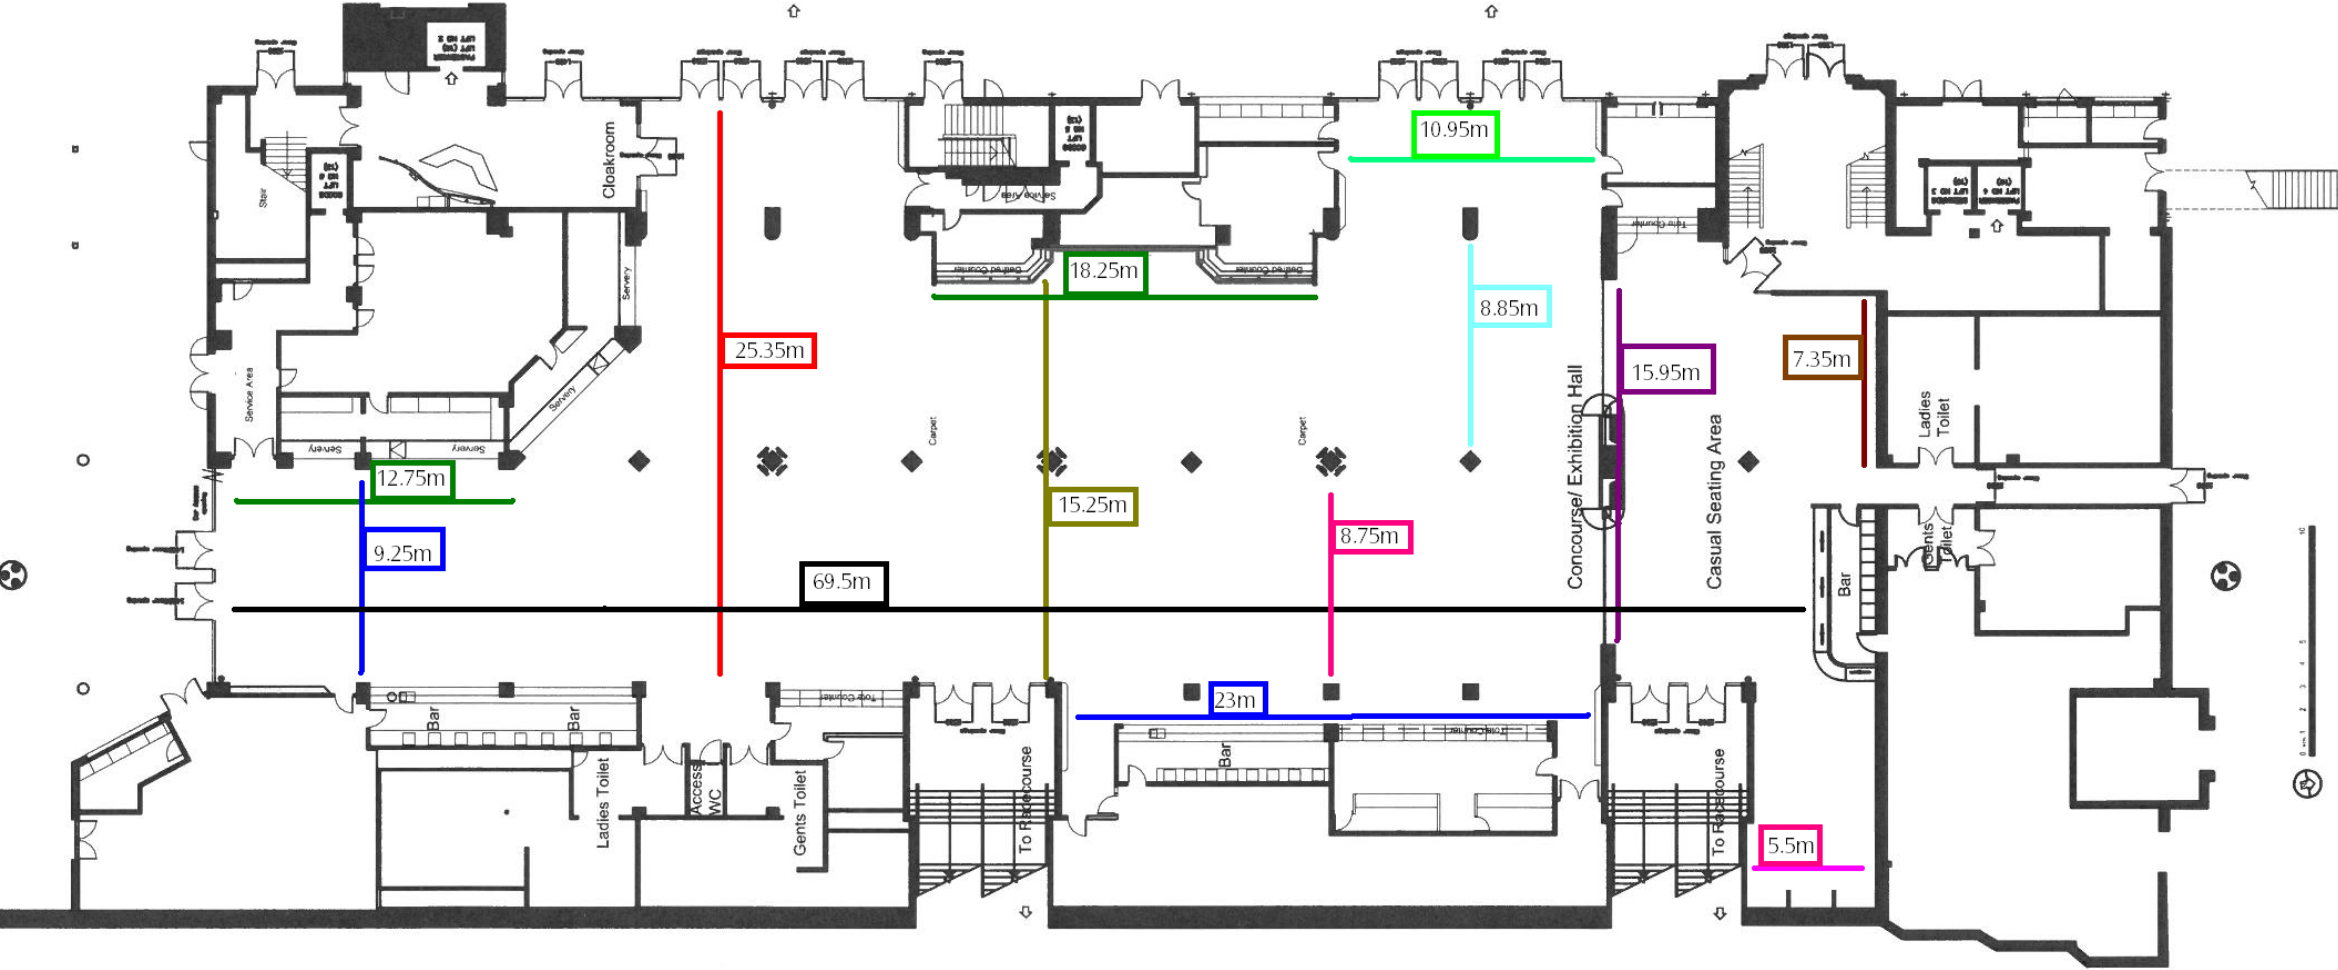

Southern Shows Venue

Kempton Park Racecourse

Schematic of the exhibition space.

Car park with railway station on site

Entrance

THE JOCKEY CLUB

NORTH ENTRANCE

KEMPTON PARK

ALL UNDER 18'S
MUST BE
SUPERVISED BY AN
ADULT

A view of the grandstand from the ticket entrance

Main exhibition area

Exhibitors and stewards rest room upstairs

Parking behind the grandstand for exhibitors and easy access back in to the hall via the stairs

In addition

- There is an exhibitors and stewards refreshment room upstairs
- There is space for left luggage within the exhibition area
- The main café in the exhibition area will be open and there is a seating area so that early birds can sit and wait until the show opens
- The car park has 800 + spaces free of charge and there is a railway station on site
- There is ample space upstairs to expand in the future if desired / necessary